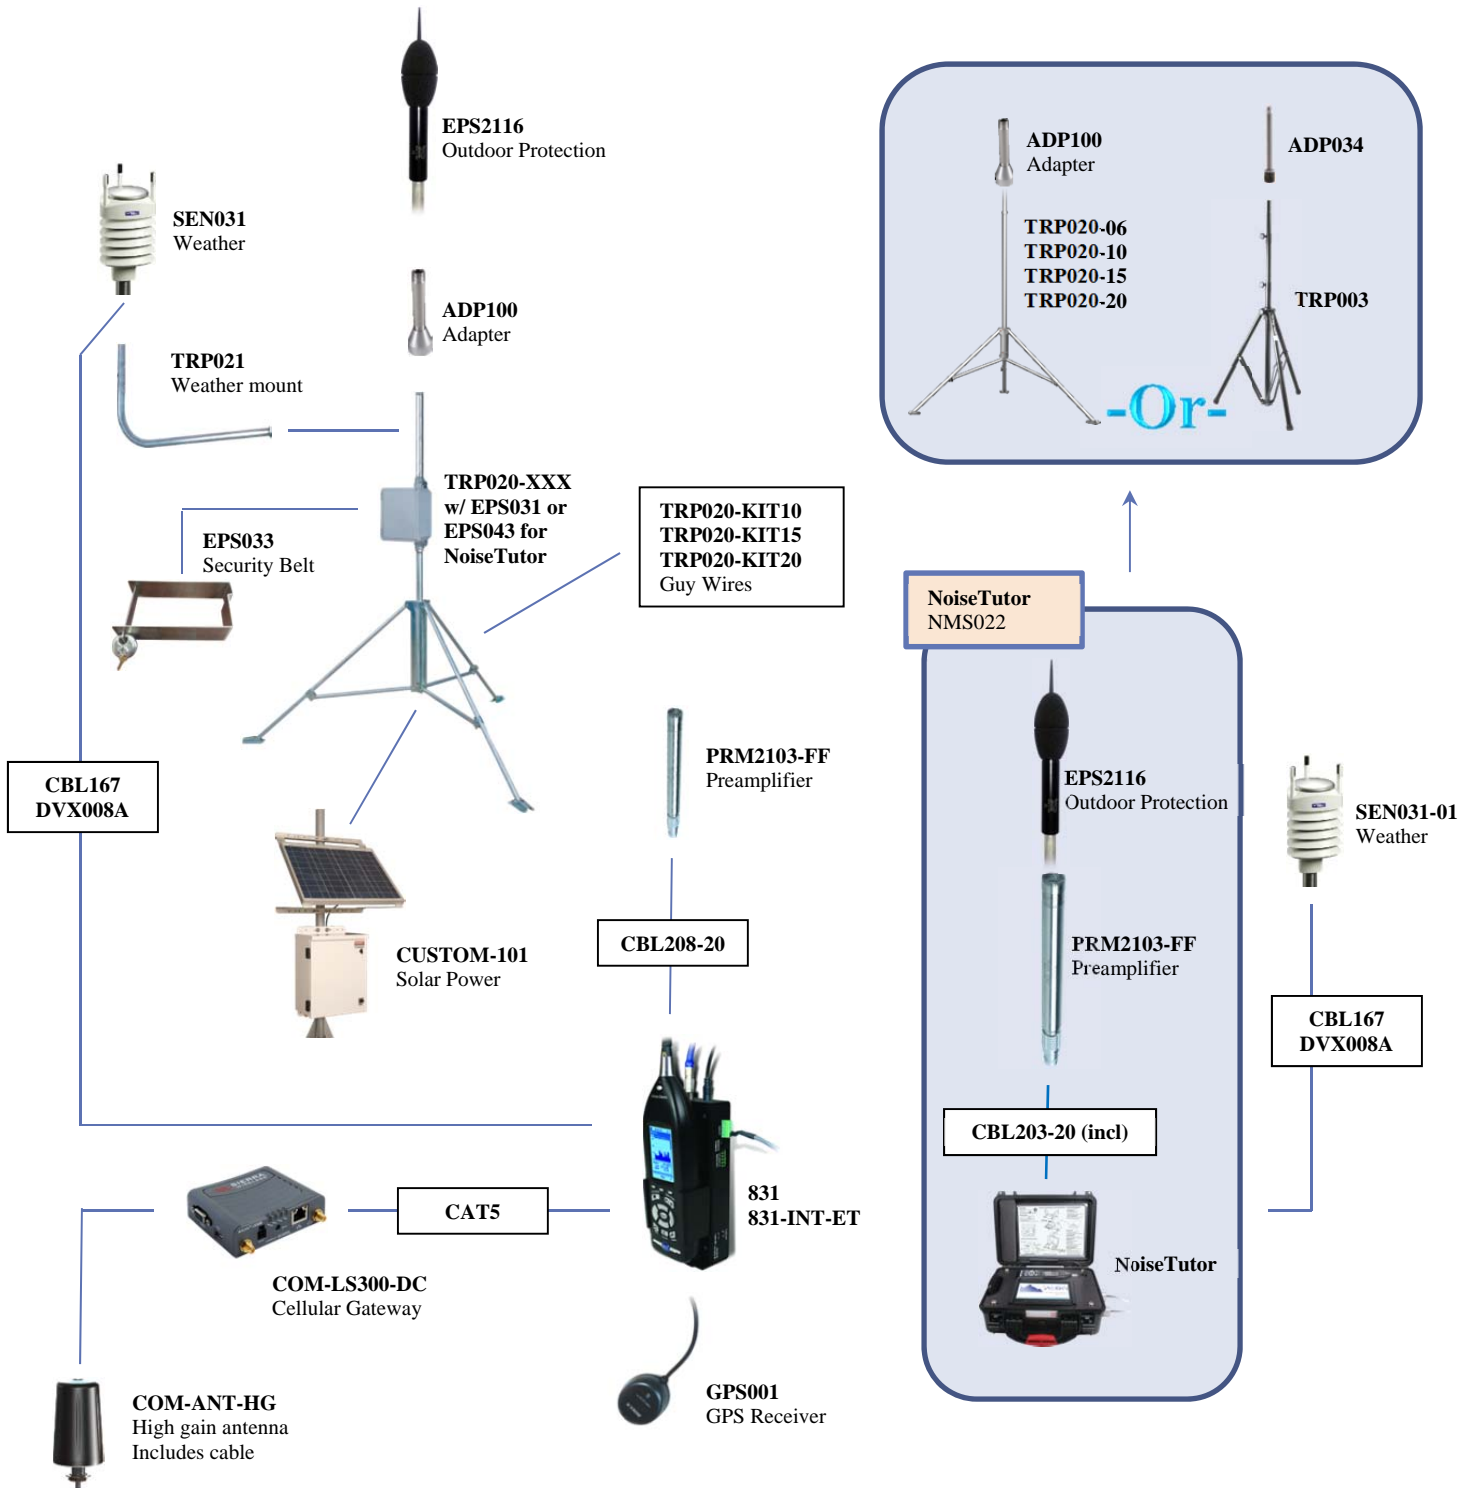

Selection & Configuration Guide

Portable NMS Selection Guide

Feature	NoiseTutor	SoundExpert NMS	SoundExpert LxT	Model 831
Network communication (cellular, WiFi or wired)	✓			
Publish data to a website	✓			
Onboard event detection	✓			Optional (831-ELA)
Sound Recording	✓			Optional (831-SR)
Efficient battery operation		✓	✓	
Low cost		✓	✓	
Pre-configured system	✓	✓		
Customizable product				✓
1/1 & 1/3 octave filters	✓	✓	✓	Optional (831-OB3)
Data Logging	✓	✓	✓	Optional (831-LOG)
Community Noise	✓	✓	✓	✓
Measurement History	✓	✓	✓	Optional (831-ELA)
Percentile (Ln)	✓	✓	✓	✓
Power	AC w/backup	Battery	AC or DC	AC or DC

Selection & Configuration Guide

Portable NMS Configuration Guide

Selection & Configuration Guide

Semi-Permanent NMS Selection Guide

Feature	NoiseTutor	Model 831
Network communication (cellular, WiFi or wired)	✓	Optional (831-INT-ET)
Publish data to a website	✓	
Calibration check with PRM2103-FF	Standard with NMS022	✓
Low power		✓
Low cost	✓	
Event detection in Model 831	✓	Optional (831-ELA)
Events displayed in website	Optional (SWW-DNA-NT-EV)	
Event Audio in Model 831	Optional (831-SR)	Optional (831-SR)
Event Audio on website	Optional (SWW-DNA-NT-CS)	
1/1 & 1/3 octave filters	✓	Optional (831-OB3)
Data Logging	✓	Optional (831-LOG)
Community Noise	✓	✓
Measurement History	✓	Optional (831-ELA)
Percentile (Ln)	✓	✓
Power	AC w/battery backup	AC or DC
Weather	Optional	Optional (831-WTHR)
GPS for time and position		Optional (GPS001)

Selection & Configuration Guide

Semi-Permanent NMS Configuration Guide

Selection & Configuration Guide

Permanent NMS Configuration Guide