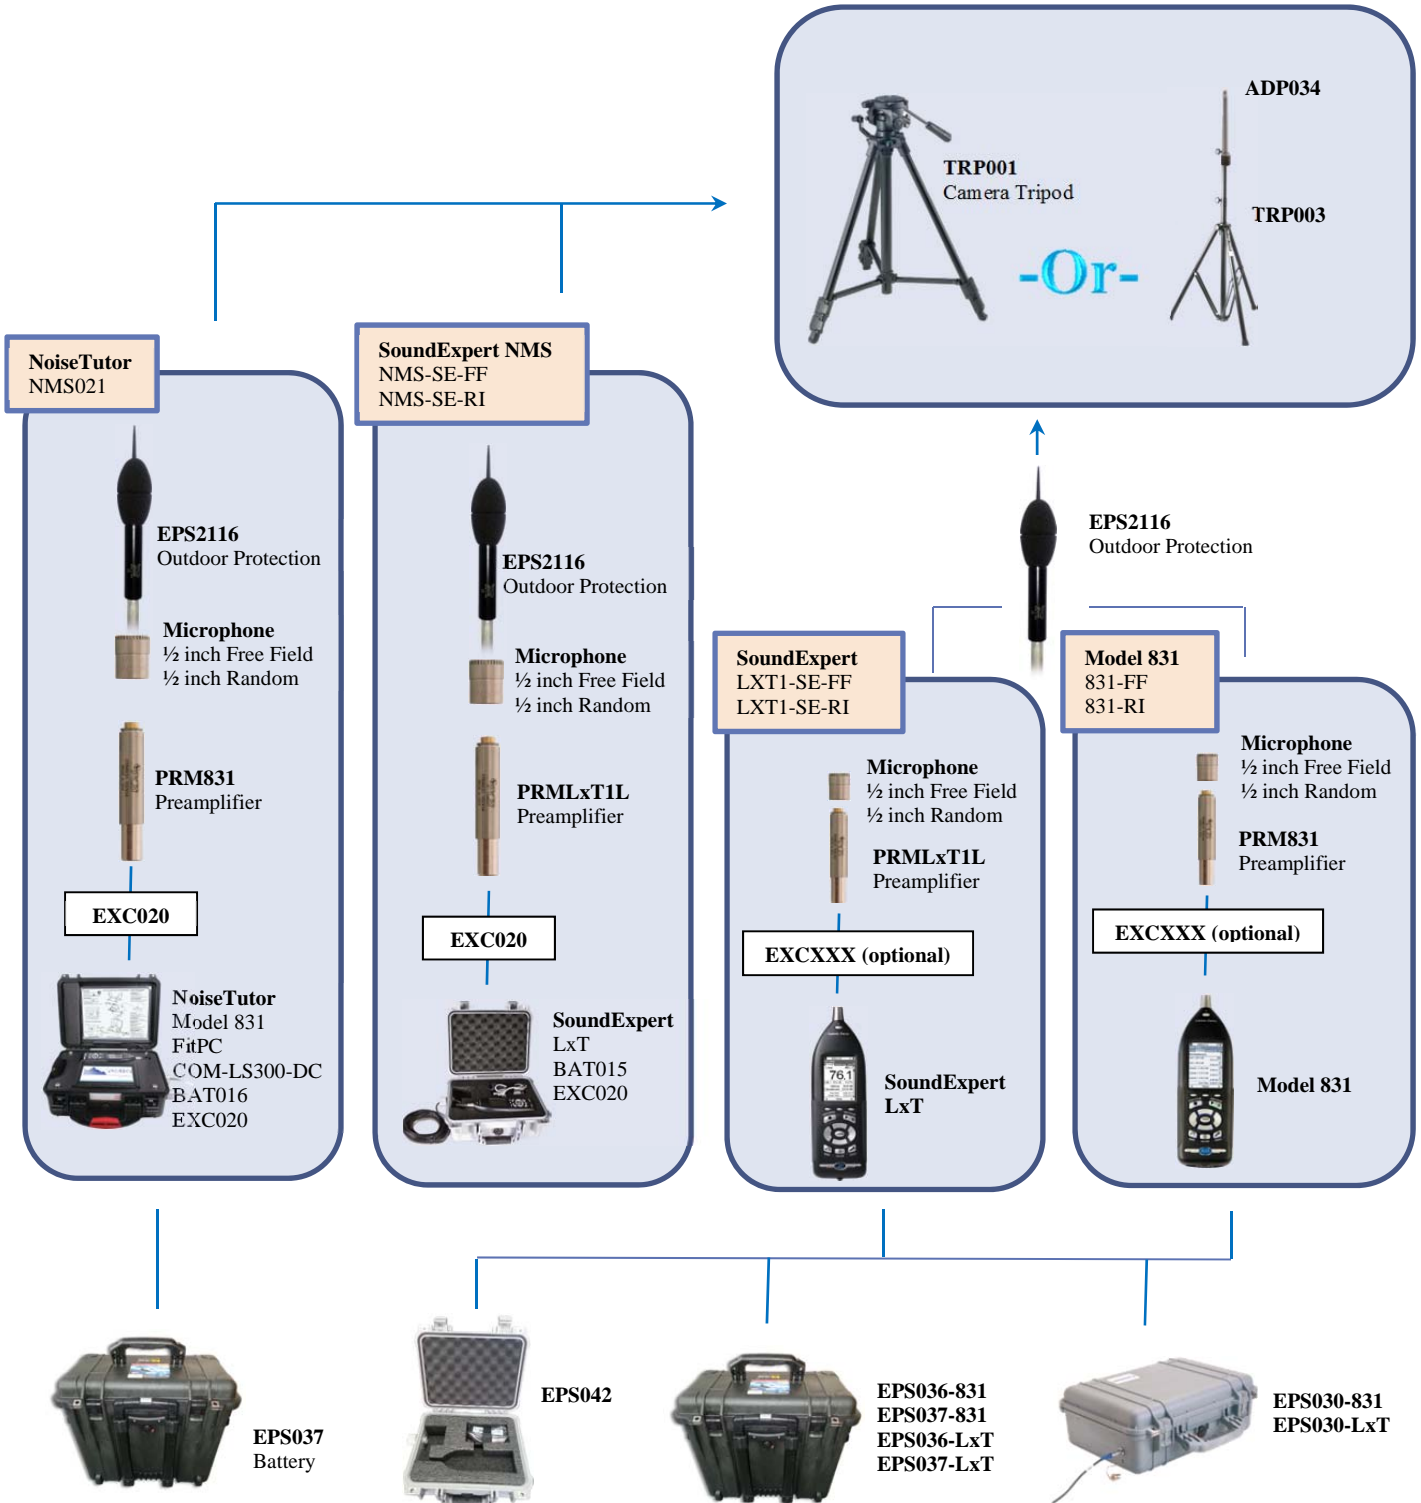

Permanent

- Monitoring one location for many years (up to 20)
- AC or solar powered
- Remote communication

Battery Operated NMS Overview

Configuration	Battery	LxT runtime (typical)	831 Runtime (typical)	Size	Weight	Cost
Internal batteries	Alkaline	16 hours	13 hours	Smallest	Lightest	\$
Internal batteries	Lithium	30 hours	24 hours	Smallest	Lightest	\$\$
EPS042	Alkaline (8 x D-cell)	17 days	9 days	Small	Light	\$\$\$
EPS030	Lead Acid (21 Ah)	6 days	6 days	Med	Medium	\$\$\$\$
EPS036-LxT EPS036-831	Lead Acid (2 x 21 Ah)	14 days	14 days	Large	Heavy	\$\$\$\$
EPS037-LxT EPS037-831	Lead Acid (100 Ah)	28 days	28 days	Large	Heaviest	\$\$\$\$

Selection & Configuration Guide

Portable NMS Configuration Guide

Selection & Configuration Guide

Semi-Permanent NMS Selection Guide

Feature	NoiseTutor	Model 831
Network communication (cellular, WiFi or wired)	✓	Optional (831-INT-ET)
Publish data to a website	✓	
Calibration check with PRM2103-FF	Standard with NMS022	✓
Low power		✓
Low cost	✓	
Event detection in Model 831	✓	Optional (831-ELA)
Events displayed in website	Optional (SWW-DNA-NT-EV)	
Event Audio in Model 831	Optional (831-SR)	Optional (831-SR)
Event Audio on website	Optional (SWW-DNA-NT-CS)	
1/1 & 1/3 octave filters	✓	Optional (831-OB3)
Data Logging	✓	Optional (831-LOG)
Community Noise	✓	✓
Measurement History	✓	Optional (831-ELA)
Percentile (Ln)	✓	✓
Power	AC w/battery backup	AC or DC
Weather	Optional	Optional (831-WTHR)
GPS for time and position		Optional (GPS001)